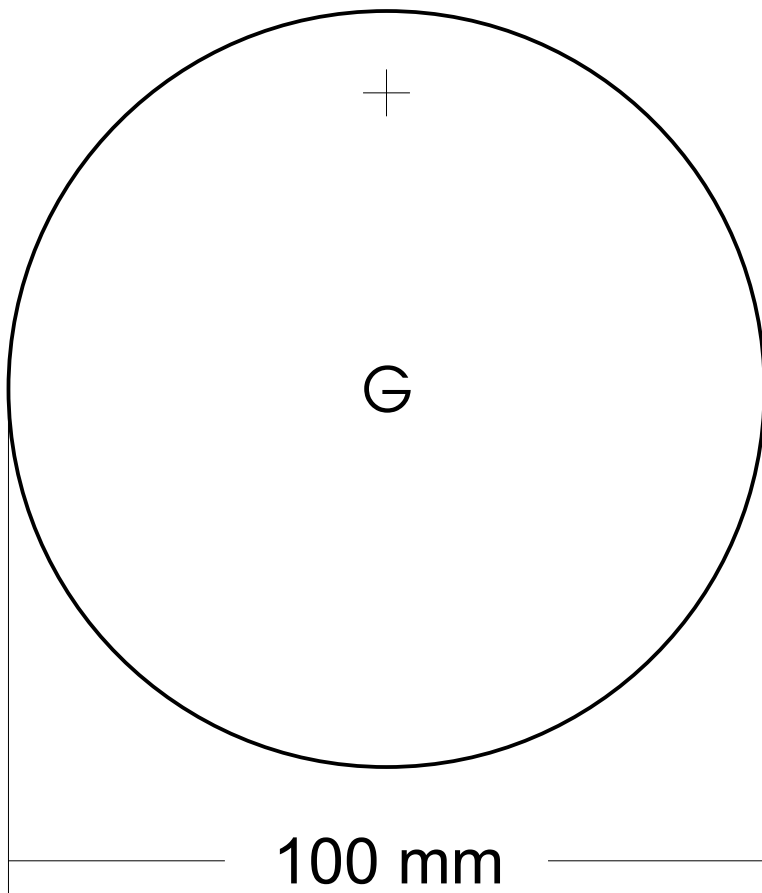

VAL WILSON LEATHERGOODS

Shalimar - Down Barton Road - St Nicholas at Wade - Birchington - Kent - CT7 0PY
Tel. 01843-842142 - Fax 01843-852826 - Email: sales@vwleathergoods.co.uk