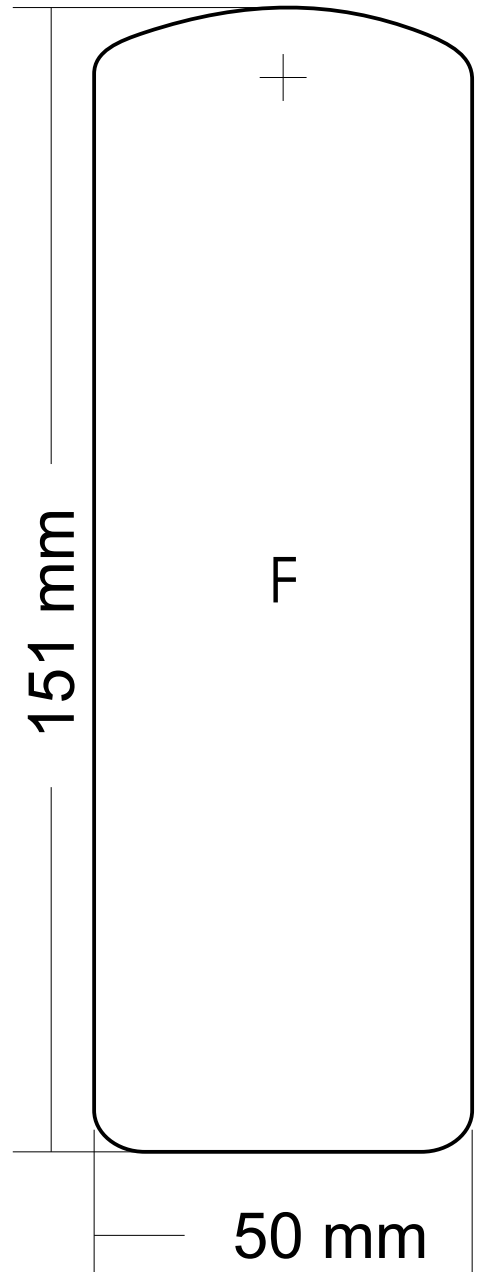

VAL WILSON LEATHERGOODS

Shalimar - Down Barton Road - St Nicholas at Wade - Birchington - Kent - CT7 0PY
Tel. 01843-842142 - Fax 01843-852826 - Email: sales@vwleathergoods.co.uk