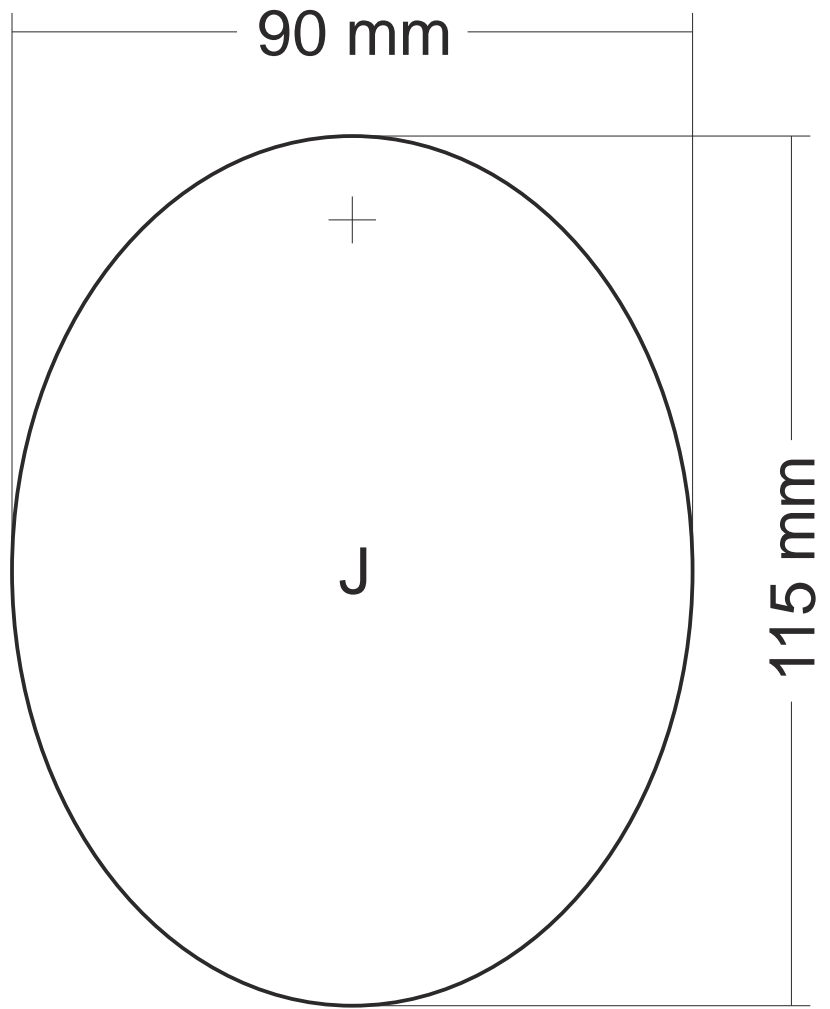

VAL WILSON LEATHERGOODS

Shalimar - Down Barton Road - St Nicholas at Wade - Birchington - Kent - CT7 0PY
Tel. 01843-842142 - Fax 01843-852826 - Email: sales@vwleathergoods.co.uk