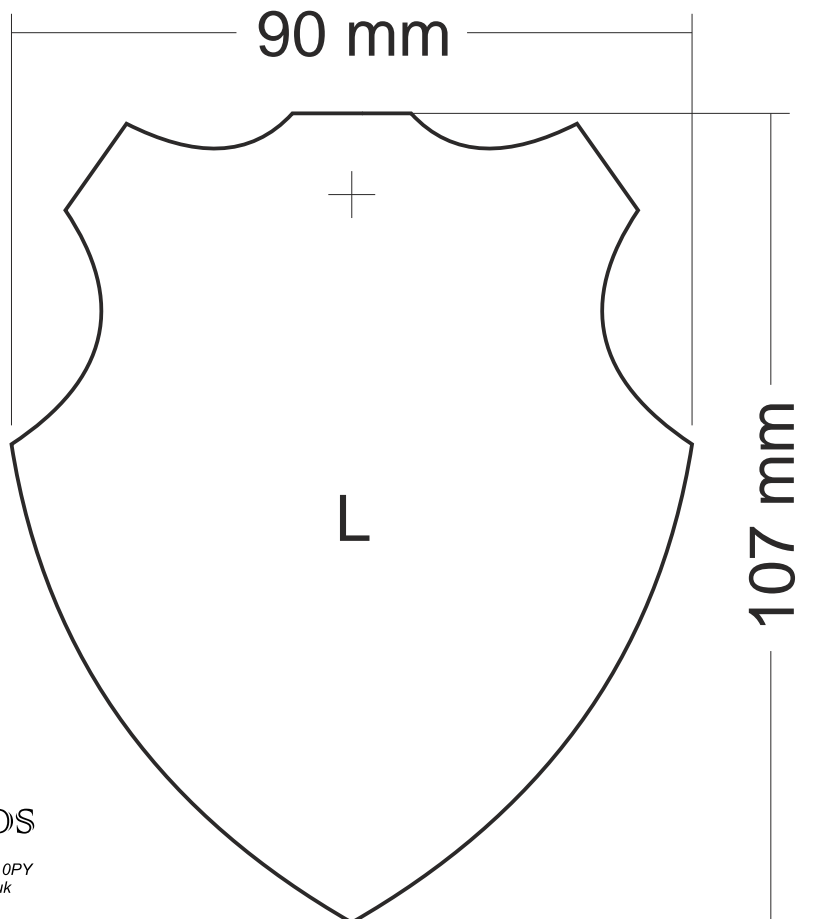

VAL WILSON LEATHERGOODS

Shalimar - Down Barton Road - St Nicholas at Wade - Birchington - Kent - CT7 0PY
Tel. 01843-842142 - Fax 01843-852826 - Email: sales@vwleathergoods.co.uk