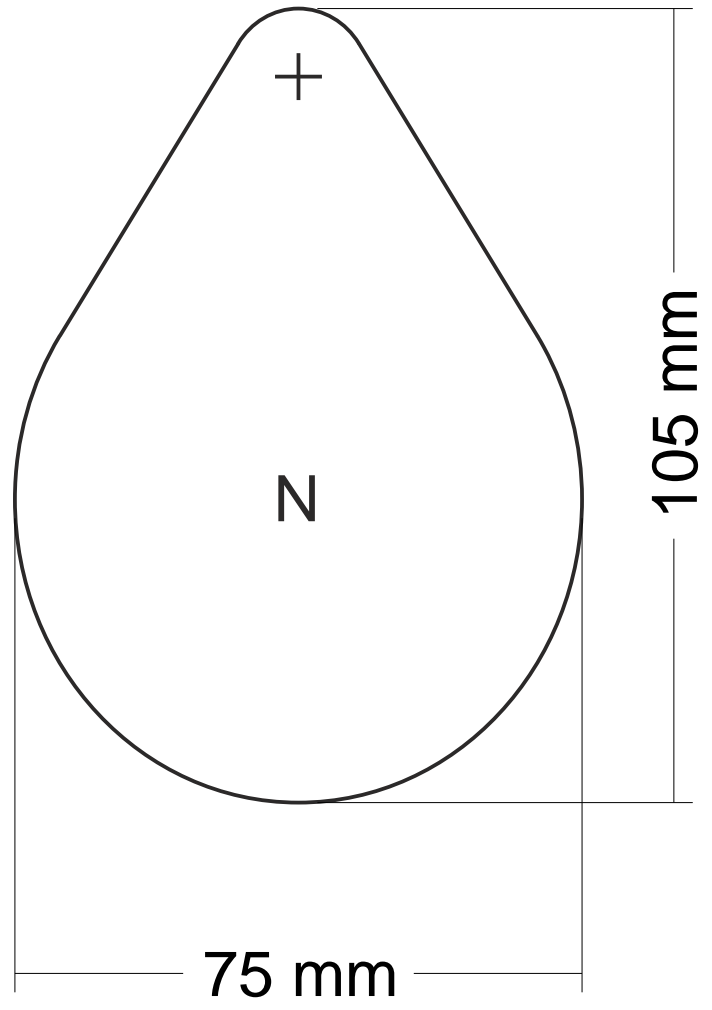

VAL WILSON LEATHERGOODS

Shalimar - Down Barton Road - St Nicholas at Wade - Birchington - Kent - CT7 0PY
Tel. 01843-842142 - Fax 01843-852826 - Email: sales@vwleathergoods.co.uk