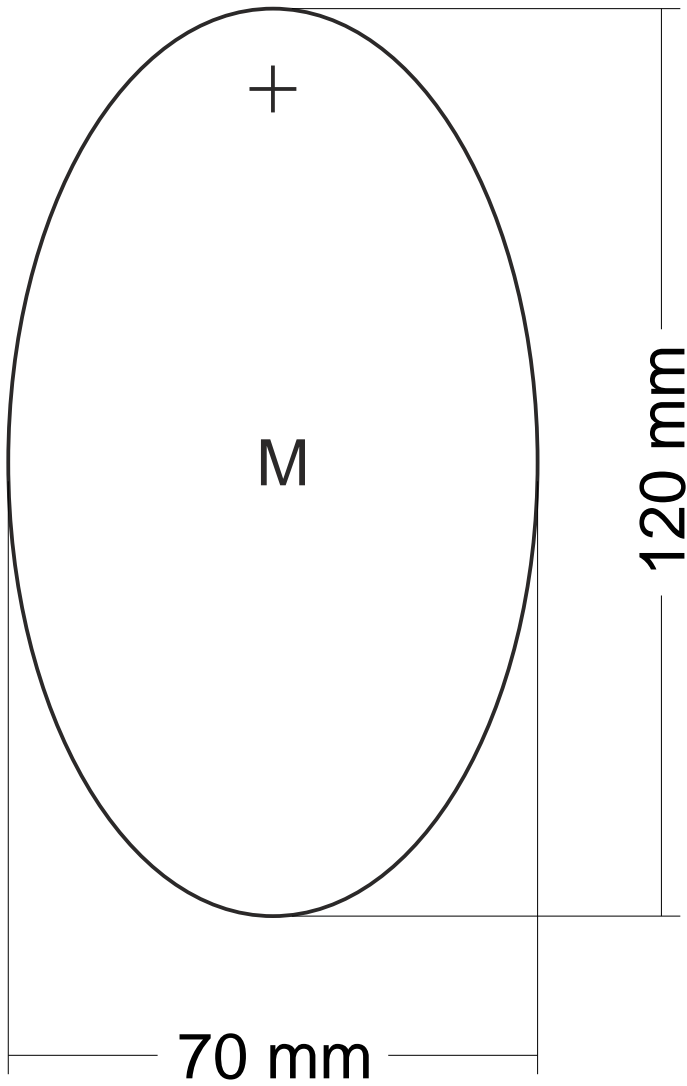

VAL WILSON LEATHERGOODS

Shalimar - Down Barton Road - St Nicholas at Wade - Birchington - Kent - CT7 0PY
Tel. 01843-842142 - Fax 01843-852826 - Email: sales@vwleathergoods.co.uk