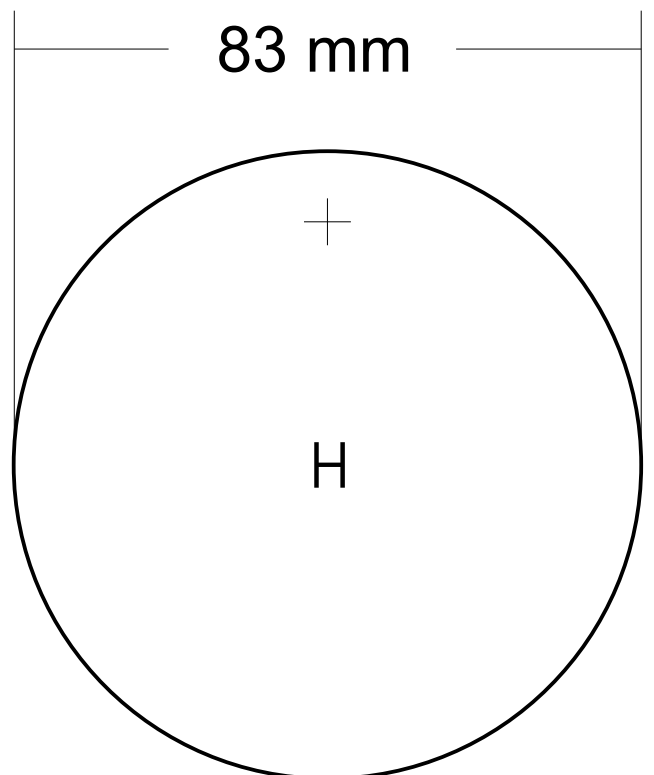

VAL WILSON LEATHERGOODS

Shalimar - Down Barton Road - St Nicholas at Wade - Birchington - Kent - CT7 0PY
Tel. 01843-842142 - Fax 01843-852826 - Email: sales@vwleathergoods.co.uk