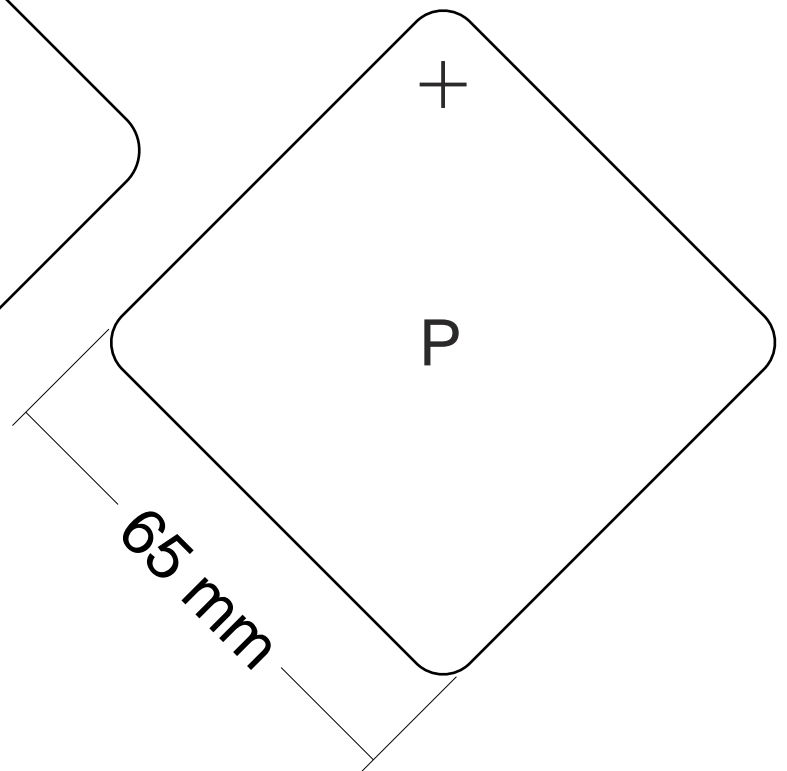

VAL WILSON LEATHERGOODS

Shalimar - Down Barton Road - St Nicholas at Wade - Birchington - Kent - CT7 0PY
Tel. 01843-842142 - Fax 01843-852826 - Email: sales@vwleathergoods.co.uk