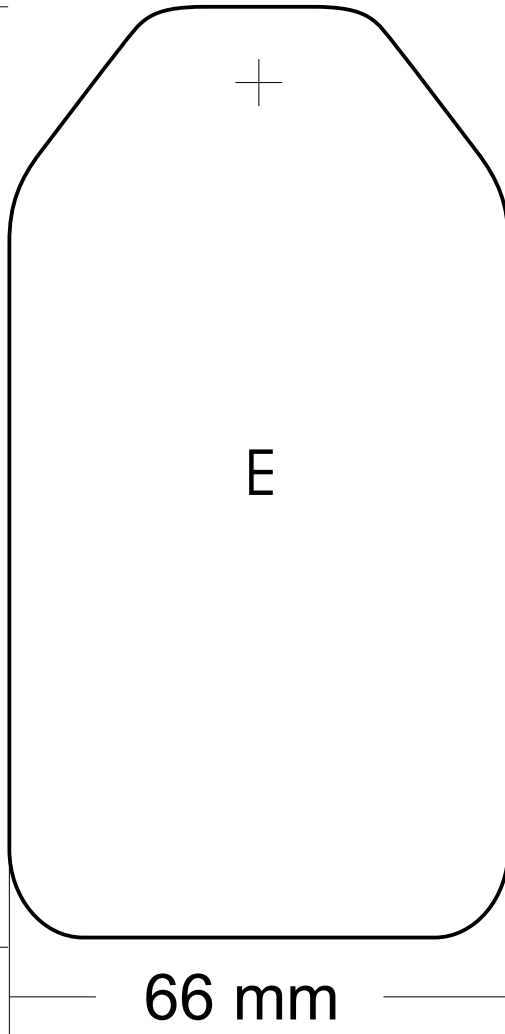

VAL WILSON LEATHERGOODS

Shalimar - Down Barton Road - St Nicholas at Wade - Birchington - Kent - CT7 0PY
Tel. 01843-842142 - Fax 01843-852826 - Email: sales@vwleathergoods.co.uk