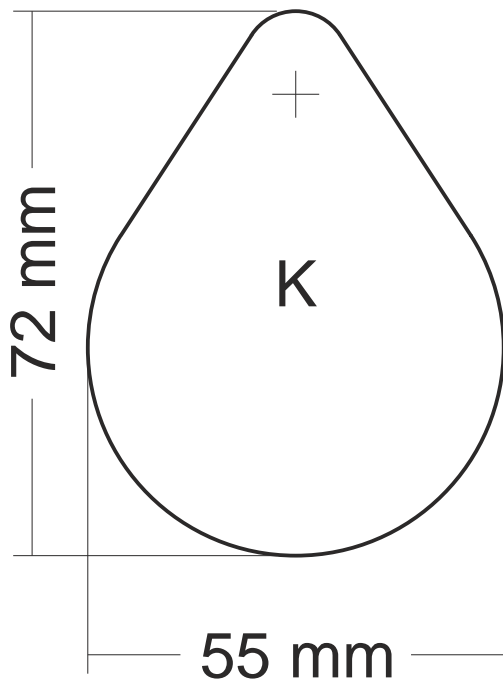

VAL WILSON LEATHERGOODS

Shalimar - Down Barton Road - St Nicholas at Wade - Birchington - Kent - CT7 0PY
Tel. 01843-842142 - Fax 01843-852826 - Email: sales@vwleathergoods.co.uk