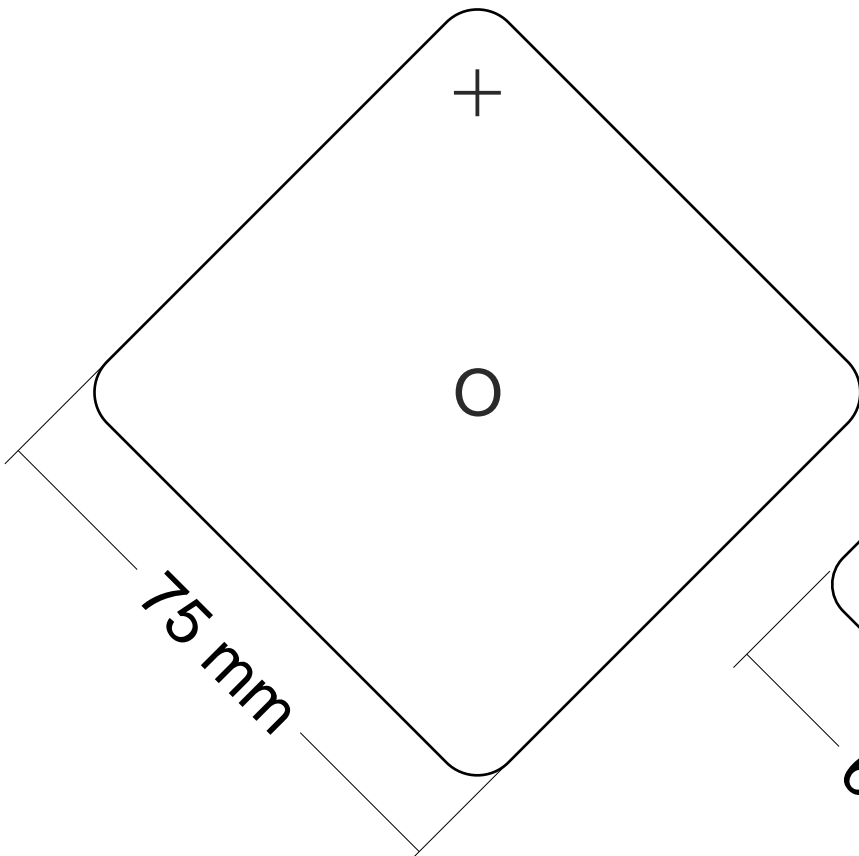

VAL WILSON LEATHERGOODS

Shalimar - Down Barton Road - St Nicholas at Wade - Birchington - Kent - CT7 0PY
Tel. 01843-842142 - Fax 01843-852826 - Email: sales@vwleathergoods.co.uk