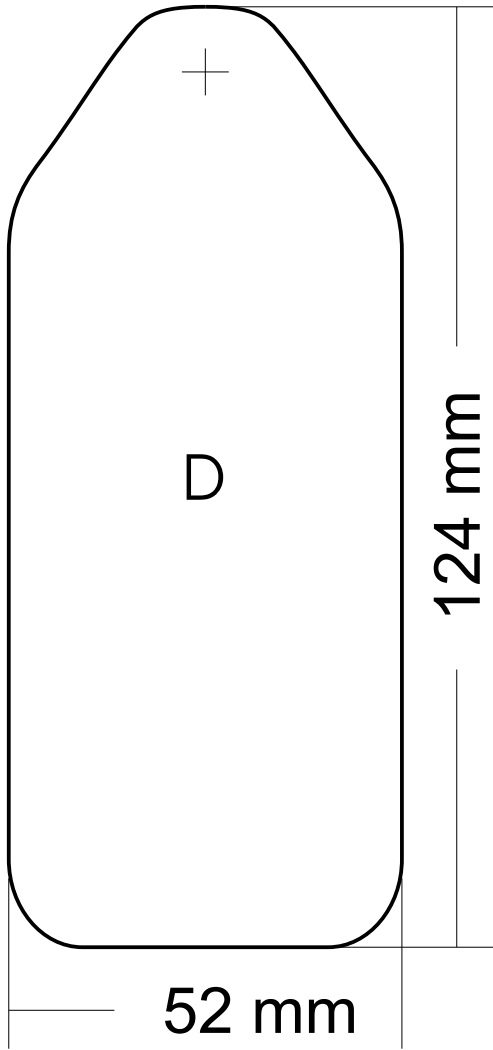

VAL WILSON LEATHERGOODS

Shalimar - Down Barton Road - St Nicholas at Wade - Birchington - Kent - CT7 0PY
Tel. 01843-842142 - Fax 01843-852826 - Email: sales@vwleathergoods.co.uk