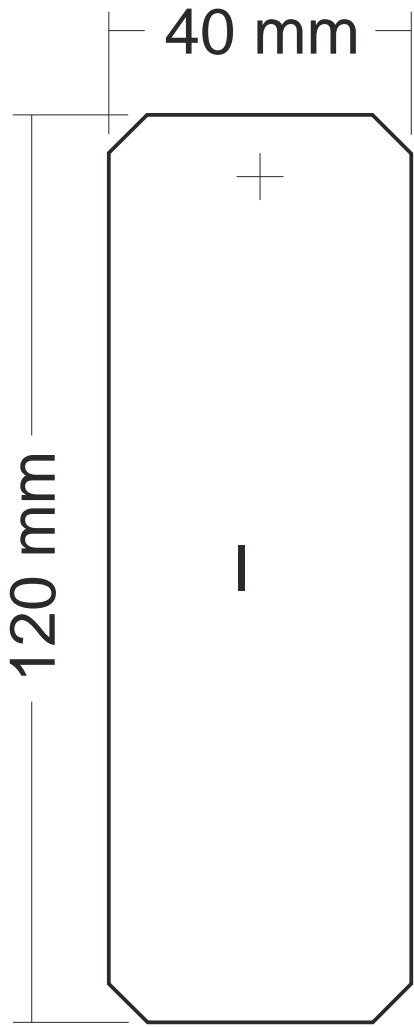

VAL WILSON LEATHERGOODS

Shalimar - Down Barton Road - St Nicholas at Wade - Birchington - Kent - CT7 0PY
Tel. 01843-842142 - Fax 01843-852826 - Email: sales@vwleathergoods.co.uk